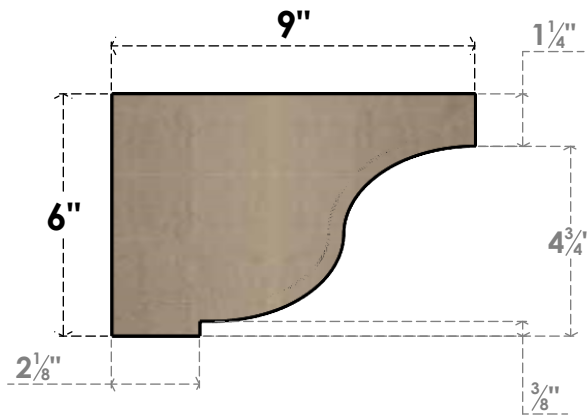

ITEM NUMBER: CORU03X09X06VANRCPR

3"W X 9"D X 6"H SERIES 3 CLASSIC VAN BUREN ROUGH CEDAR TIMBERTHANE
FAUX WOOD CORBEL, PRIMED

SIDE PROFILE

FRONT PROFILE

ISOMETRIC

EKENA MILLWORK
2300 WEST MAIN ST.
CLARKSVILLE, TX 75426
TOLL FREE: 866-607-0453
WWW.EKENAMILLWORK.COM

NOTES

1. INSTALLATION TO BE COMPLETED IN ACCORDANCE WITH MANUFACTURER'S SPECIFICATIONS.
2. DRAWING MAY NOT BE TO SCALE
3. THIS DRAWING IS INTENDED FOR DESIGN AND PLANNING PURPOSES ONLY.
4. ALL INFORMATION CONTAINED HEREIN WAS CURRENT AT THE TIME OF DEVELOPMENT BUT MUST BE REVIEWED AND APPROVED BY THE PRODUCT MANUFACTURER TO BE CONSIDERED ACCURATE.
5. TIMBERTHANE ARCHITECTURAL PRODUCTS ARE MADE FROM HIGH DENSITY URETHANE AND COME FACTORY PRIMED