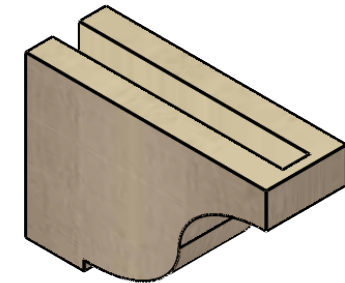

ITEM NUMBER: CORU03X09X06VANRCPR

3"W X 9"D X 6"H SERIES 3 CLASSIC VAN BUREN ROUGH CEDAR TIMBERTHANE
FAUX WOOD CORBEL, PRIMED

SIDE PROFILE

FRONT PROFILE

ISOMETRIC

EKENA MILLWORK
2300 WEST MAIN ST.
CLARKSVILLE, TX 75426
TOLL FREE: 866-607-0453
WWW.EKENAMILLWORK.COM

NOTES

1. INSTALLATION TO BE COMPLETED IN ACCORDANCE WITH MANUFACTURER'S SPECIFICATIONS.
2. DRAWING MAY NOT BE TO SCALE
3. THIS DRAWING IS INTENDED FOR DESIGN AND PLANNING PURPOSES ONLY.
4. ALL INFORMATION CONTAINED HEREIN WAS CURRENT AT THE TIME OF DEVELOPMENT BUT MUST BE REVIEWED AND APPROVED BY THE PRODUCT MANUFACTURER TO BE CONSIDERED ACCURATE.
5. TIMBERTHANE ARCHITECTURAL PRODUCTS ARE MADE FROM HIGH DENSITY URETHANE AND COME FACTORY PRIMED