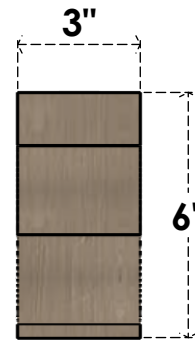

ITEM NUMBER: CORU03X09X06VANRCPR

3"W X 9"D X 6"H SERIES 3 CLASSIC VAN BUREN ROUGH CEDAR TIMBERTHANE
FAUX WOOD CORBEL, PRIMED

SIDE PROFILE

FRONT PROFILE

ISOMETRIC

EKENA MILLWORK
2300 WEST MAIN ST.
CLARKSVILLE, TX 75426
TOLL FREE: 866-607-0453
WWW.EKENAMILLWORK.COM